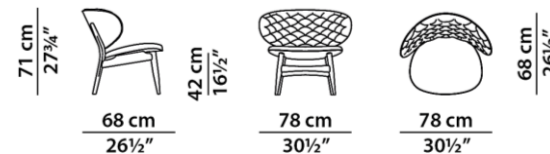

Item type: Armchair

Item Code: DALMPDAL78A/NS

Designer: Draga and Aurel

Frame: Glossy Canaletta Walnut Frame

General Upholstery: Cat. A Nabuck Sage

Dimension: 78 x 68 x 71 cm

Click the link for more options and finishes: